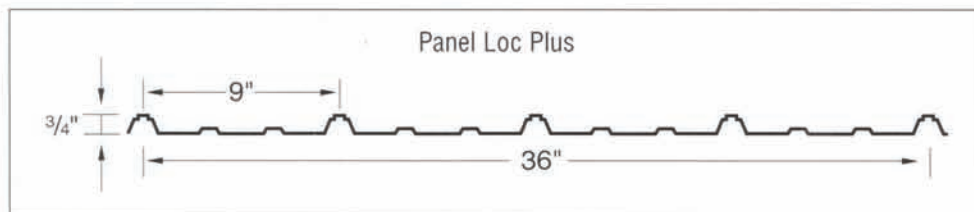

Low Rib Panel Color Chart

FLUROPON®

KYNAR 500®/HYLAR 5000®

Available 29 gauge

All colors carry a 40 year limited paint warranty.
See warranty sheets for warranty criteria.

All colors are available in 29 gauge trim.

Paint for all colors
is provided by The Valspar Corporation.