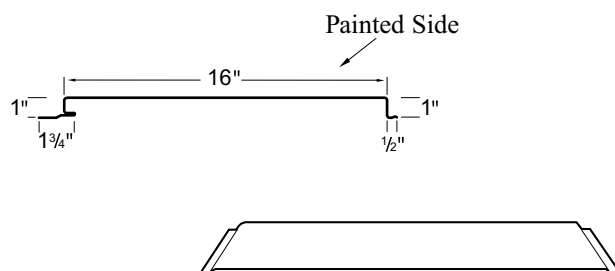

# Precision -Loc™ soffit & wall panel

1" panel - Perforated with one rib - HR(color)PV

1" panel - Solid with one rib - HR(color)PR1

1" panel - Solid with two ribs - HR(color)PR2

1" panel - Solid flat (no ribs) - HR(color)PF