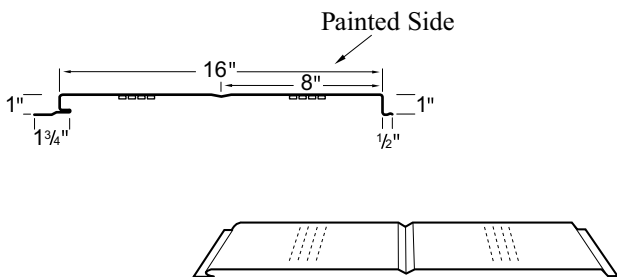

# Precision -Loc™ soffit & wall panel

1" panel - Perforated with one rib - HR(color)PV

1" panel - Solid with one rib - HR(color)PR1

1" panel - Solid with two ribs - HR(color)PR2

1" panel - Solid flat (no ribs) - HR(color)PF