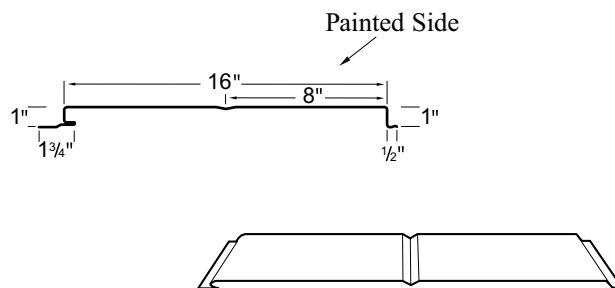

# Precision -Loc™ soffit & wall panel

1" panel - Perforated with one rib - HR(color)PV

1" panel - Solid with one rib - HR(color)PR1

1" panel - Solid with two ribs - HR(color)PR2

1" panel - Solid flat (no ribs) - HR(color)PF