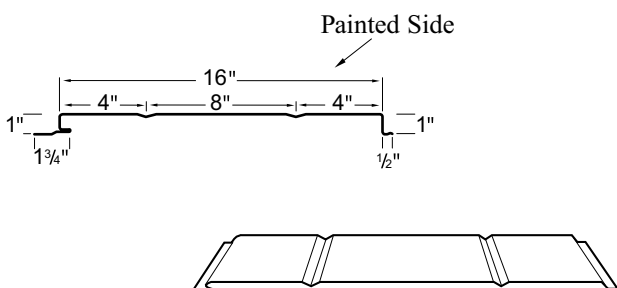

# Precision -Loc™ soffit & wall panel

1" panel - Perforated with one rib - HR(color)PV

1" panel - Solid with one rib - HR(color)PR1

1" panel - Solid with two ribs - HR(color)PR2

1" panel - Solid flat (no ribs) - HR(color)PF