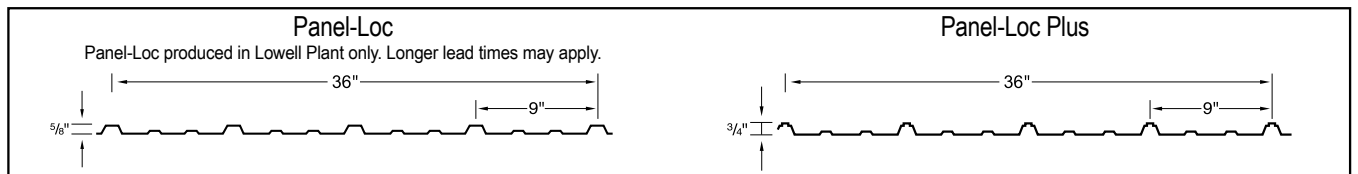

Crimson

Gallery

Taupe

Ivory (29 ga. only)

Gold (29 ga. only)

Black (29 ga. only)

29g: Brilliant (G90 galvanized)/
Arctic (Galvalume)
26g: Brilliant (Galvalume)

Copper Metallic
Color variation between orders is
normal and not a cause for rejection.