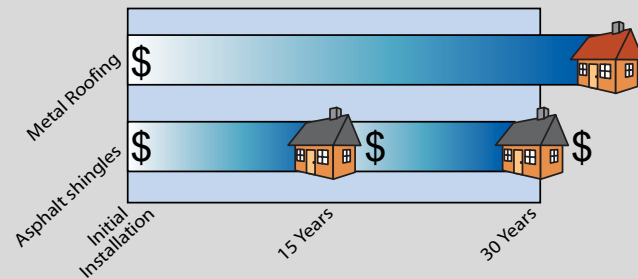

# Benefits of Metal Roofing

- Low maintenance
- Longer durability than traditional roofing materials
- Lower energy and insurance costs
- Environmentally friendly
- Quick installation

Metal roofing's durability can virtually eliminate the need to use future raw materials to produce roofing. It is practically unaffected by weather cycles and forces.

Central States painted metal panels are available with limited 40 year paint warranties which last 2-3 times longer than traditional asphalt shingles.

Most metal roofs have recycled content ranging from 25% to 95%. Conventional roofing shingles have much shorter lives and use oil-based products as their primary raw material. Metal also has the added benefit of being 100% recyclable if it is ever removed in the future.