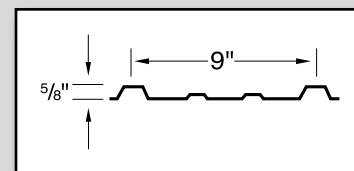

CENTRAL STATES
MANUFACTURING, INC.

Locations in:

Jasper, AL

Lowell, AR

Michigan City, IN

Cedar Hill, TX

www.centralstatesmfg.com