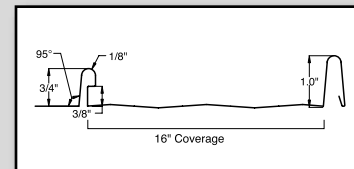

# Residential Metal Roofing

*Horizon-Loc*

This concealed fastener panel gives you the visually pleasing look of a standing seam roof for less. The panel's easy snap-on ribs attach rapidly with no hand seaming, so installation is less expensive than traditional standing seam. It is ideal for residential roofing and its durability ratings may lower insurance rates to save you money. Available in 26-gauge siliconized polyester.