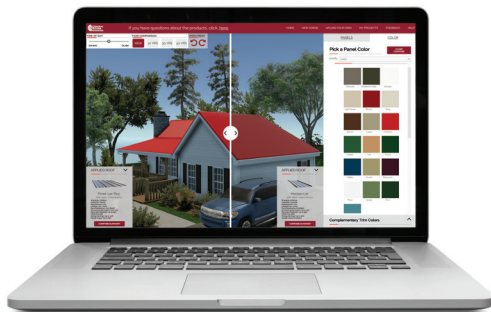

Explore our roofing visualizer.

Get started quickly with our preloaded photos, or upload your own photo. When you find the perfect combination of panel and color, you'll receive a summary of your project and have the option to connect with a local expert in your area to help you with your purchase and installation.

centralstatesmfg.com