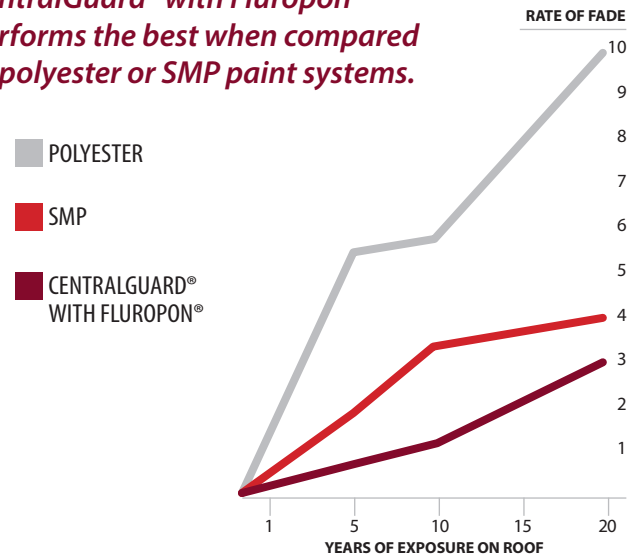

Choose CentralGuard for the best protection and a lifetime warranty.

Fluoropon® Color Selection Tool

FLUROPON® 70% PVDF

centralstatesmfg.com

Panel-Loc Plus™ - PRIME 29 ga.

Horizon-Loc™ - PRIME 26 ga.

*Copper Metallic panels must be installed in the same direction. See directional arrows or stickers provided on your panels. Color variation between orders is normal and not cause for rejection. Colors on this chart are close representations of actual metal color, limited by printing and viewing conditions. Color matching optimized for outdoor viewing.

CentralGuard® with Fluropon® remains vibrant, year after year.

Fluropon® 70% PVDF is the undisputed champion for color fade protection. Colors remain vibrant even when exposed to damaging UV rays and moist environments such as rain, dew, fog, acid rain, and chlorinated air.

- Color remains vibrant longer than traditional SMP paint systems.
- Minimal fading.
- Best for extreme weather conditions.
- Chalk-resistant formula.

CentralGuard® with Fluropon® performs the best when compared to polyester or SMP paint systems.

Fade is measured in Hunter units. One Hunter unit denotes the smallest degree of color change visible to the naked eye. Lower numbers are better and mean less fading. Notice how CentralGuard with Fluropon fades much less than other paint systems and at a slower rate over time.