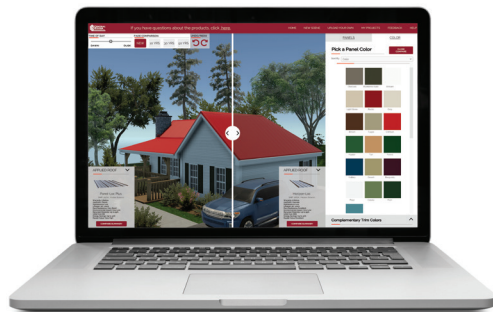

Choose CentralGuard® with Galvanized G90 for advanced rust protection.

CentralGuard is our specific combination of everything that goes into making the highest-quality metal panels. The CentralGuard name is a guarantee that you have the best protection and a lifetime paint warranty.

Our Prime G90 panels have a galvanized substrate made of rust-inhibiting zinc metal. This zinc coating protects the steel core from corrosion at any exposure point. The thicker the layer of zinc, the better the protection. Our painted Prime G90 offers the highest level of protection with 1.53 mil of rust blocking coating.

Choose CentralGuard for the perfect balance of fade protection, rust blocking, and dent resistance.

Explore our roofing visualizer.

Get started quickly with our preloaded photos, or upload your own photo. When you find the perfect combination of panel and color, you'll receive a summary of your project and have the option to connect with a local expert in your area to help you with your purchase and installation.

centralstatesmfg.com