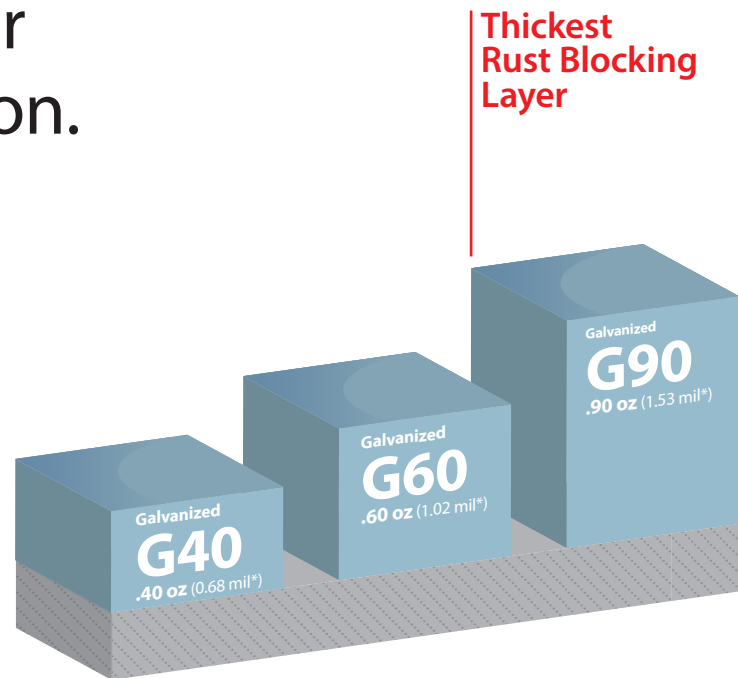

Choose CentralGuard® with Galvanized G90 for advanced rust protection.

CentralGuard is our specific combination of everything that goes into making the highest-quality metal panels. The CentralGuard name is a guarantee that you have the best protection and a lifetime paint warranty.

Our Prime G90 panels have a galvanized substrate made of rust-inhibiting zinc metal. This zinc coating protects the steel core from corrosion at any exposure point. The thicker the layer of zinc, the better the protection. Our painted Prime G90 offers the highest level of protection with 1.53 mil of rust blocking coating.

Choose CentralGuard for the perfect balance of fade protection, rust blocking, and dent resistance.

Explore our roofing visualizer.

Get started quickly with our preloaded photos, or upload your own photo. When you find the perfect combination of panel and color, you'll receive a summary of your project and have the option to connect with a local expert in your area to help you with your purchase and installation.

centralstatesmfg.com